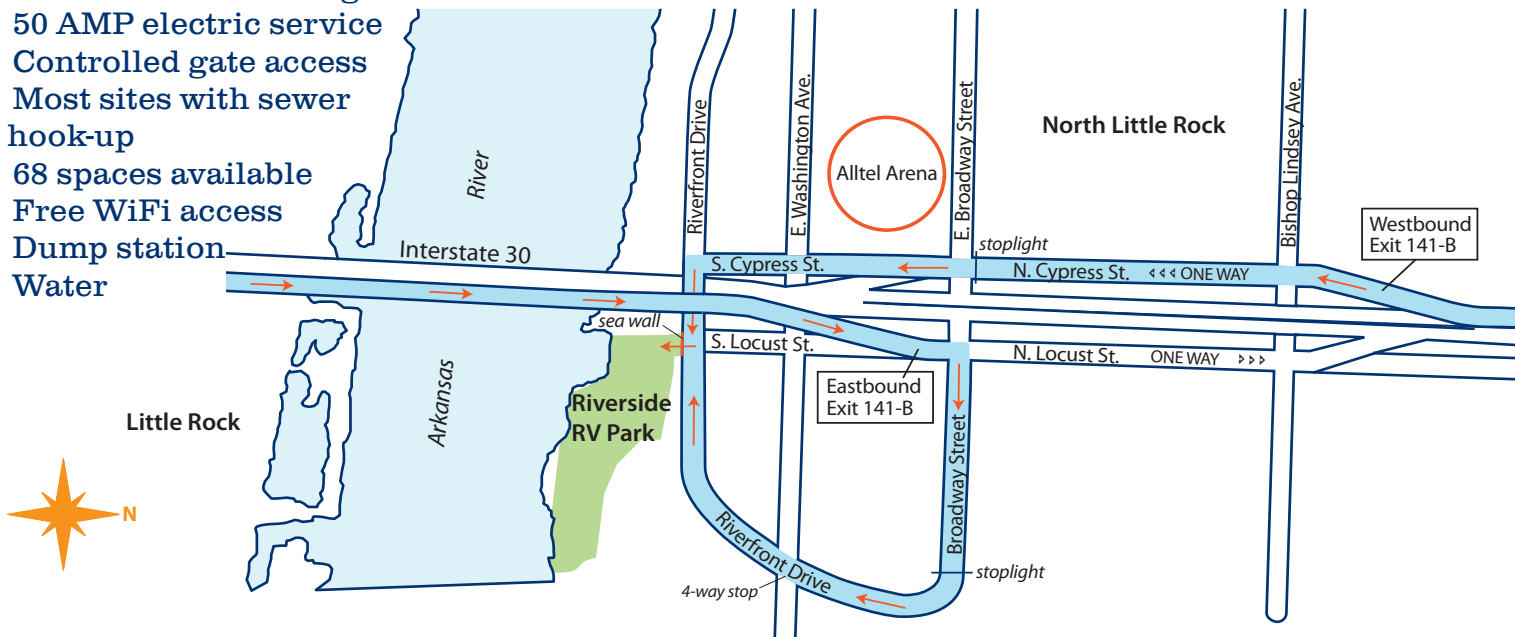

Downtown Riverside RV Park

50 Riverfront Drive • North Little Rock, AR 72114 • (501) 340-5312 • GPS: 34.752078, -92.261741

FEATURES:

- Spaces will accommodate up to a 50' RV
- 24-hour on-site management
- 50 AMP electric service
- Controlled gate access
- Most sites with sewer hook-up
- 68 spaces available
- Free WiFi access
- Dump station
- Water

Located on the beautiful Arkansas River across from the Clinton Presidential Library. Enjoy the fantastic views or take advantage of the great dining and entertainment in the historic Argenta area of downtown North Little Rock. The Downtown Riverside RV Park is the newest city-owned and managed RV area.