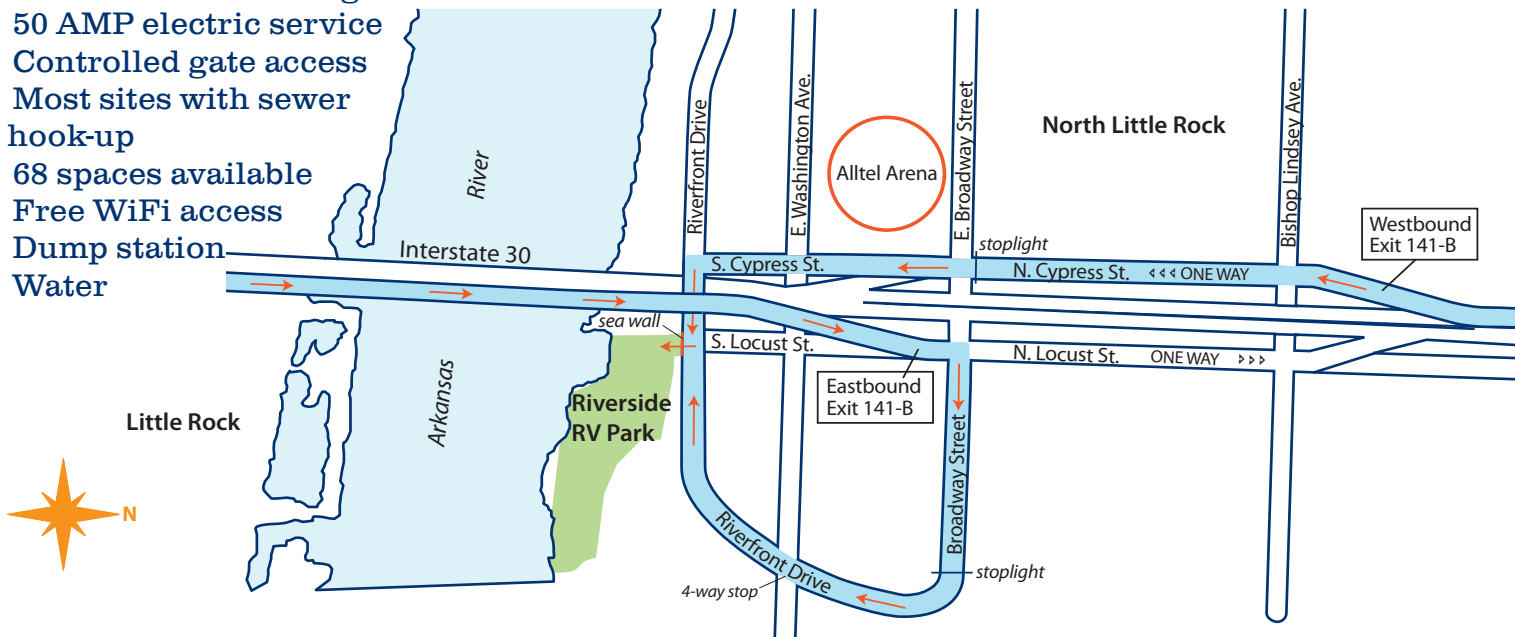

# Downtown Riverside RV Park

50 Riverfront Drive • North Little Rock, AR 72114 • (501) 340-5312 • GPS: 34.752078, -92.261741

## FEATURES:

- Spaces will accommodate up to a 50' RV
- 24-hour on-site management
- 50 AMP electric service
- Controlled gate access
- Most sites with sewer hook-up
- 68 spaces available
- Free WiFi access
- Dump station
- Water

Located on the beautiful Arkansas River across from the Clinton Presidential Library. Enjoy the fantastic views or take advantage of the great dining and entertainment in the historic Argenta area of downtown North Little Rock. The Downtown Riverside RV Park is the newest city-owned and managed RV area.